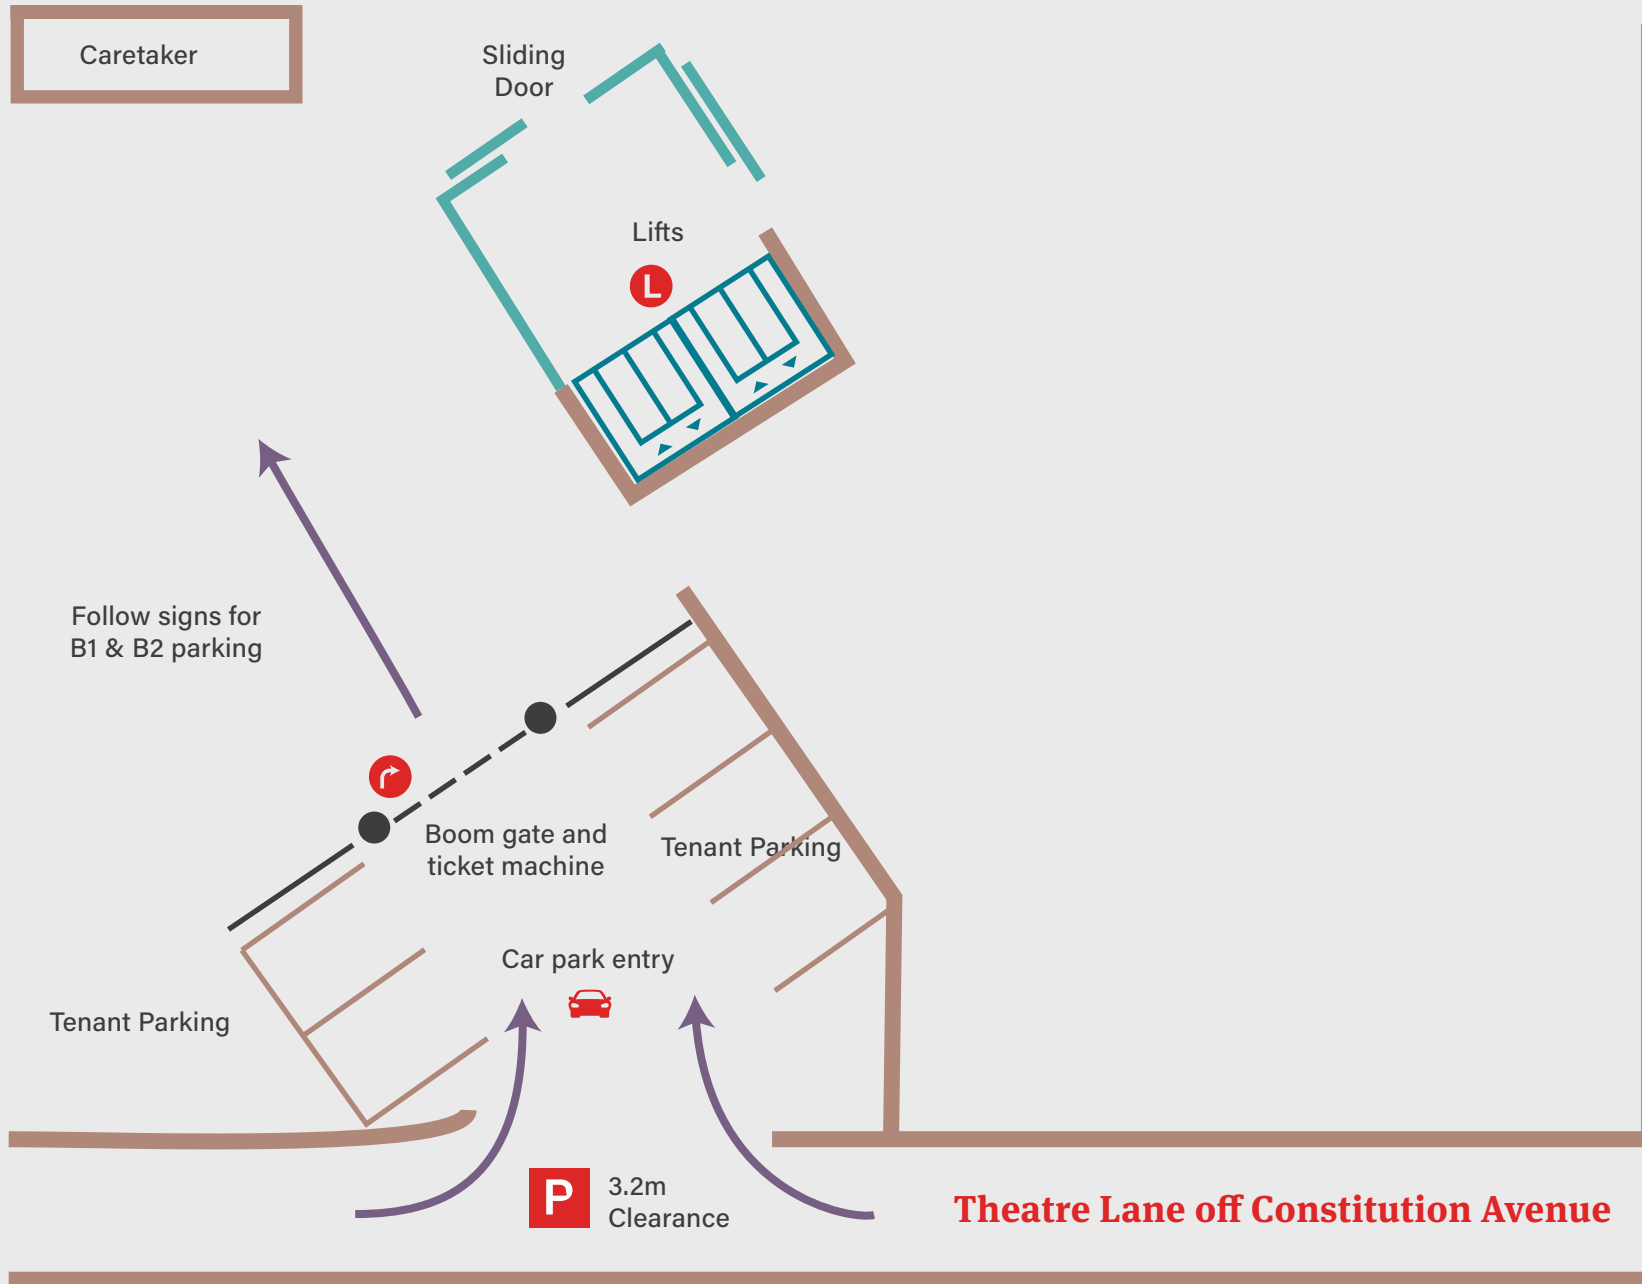

Accessible Entry – Constitution Avenue

London Circuit

Directions for Entry from Constitution Avenue

-  Main entrance via Constitution Avenue.
-  Automatic door at street level.
-  Lift well at the end of the lobby, on the right hand side, past the café and bathrooms.
-  Accessible bathroom available.
-  Side entrance available but only accessible via a set of stairs from the street to the lobby.
-  Lift buttons have braille access.
-  Lift area is narrower than the main lobby area.

Key

• • • • • Foot

Accessible Entry – Via car park – Basement

Accessible Entry - Via car park

-  Entrance to car park via Theatre Lane off Constitution Avenue. Please turn right into Car Park.
-  No attendant at boom gate, please press call button if assistance is required.
-  Entry via boom gate on B1, park on either B1 or B2.
-  When entering building through glass sliding door, follow signs for Constitution Avenue, taking the left fork.
-  Lifts will take you directly to Lobby.
-  One disabled parking bay by glass entrance on each level.

Key

• • • • • Foot

Accessible Entry – Via car park

Accessible Entry - Via car park

-  Entrance to car park via Theatre Lane off Constitution Avenue. Please turn right into Car Park.
-  No attendant at boom gate, please press call button if assistance is required.
-  Entry via boom gate on B1, park on either B1 or B2.
-  When entering building through glass sliding door, follow signs for Constitution Avenue, taking the left fork.
-  Lifts will take you directly to Lobby.
-  One disabled parking bay by glass entrance on each level.