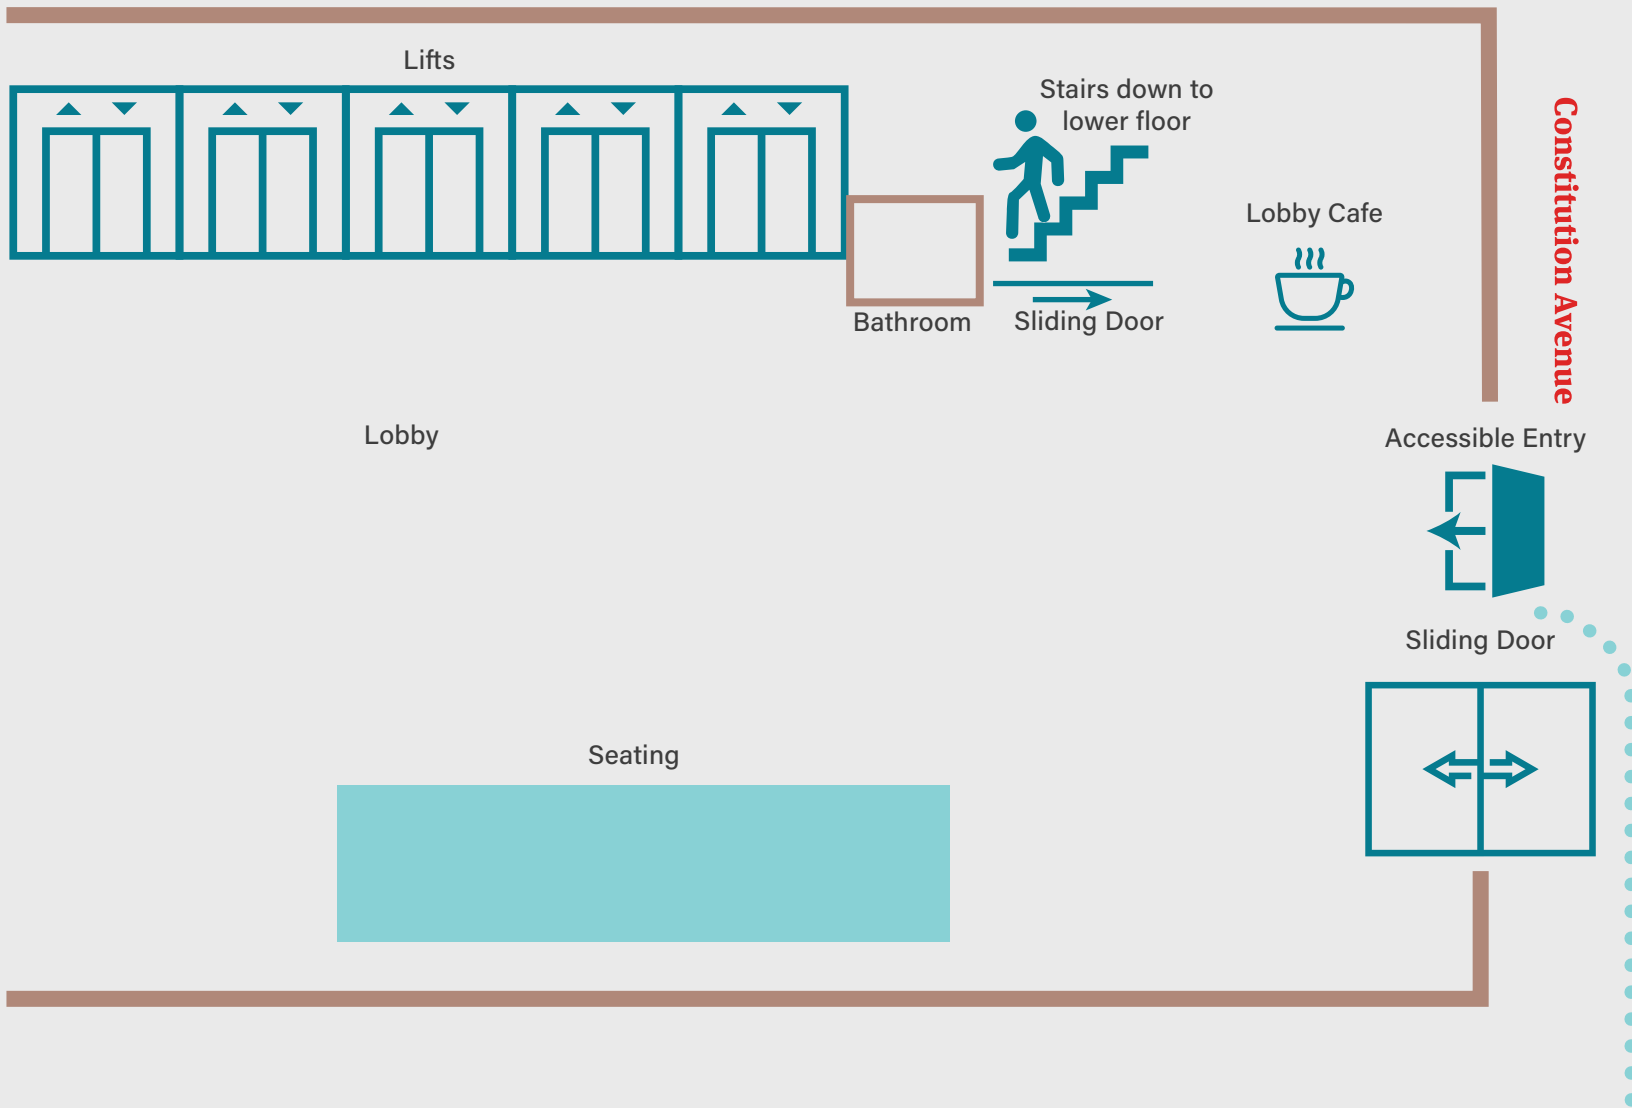

Accessible Entry – Constitution Avenue

London Circuit

Directions for Entry from Constitution Avenue

-  Main entrance via Constitution Avenue.
-  Automatic door at street level.
-  Lift well at the end of the lobby, on the right hand side, past the café and bathrooms.
-  Accessible bathroom available.
-  Side entrance available but only accessible via a set of stairs from the street to the lobby.
-  Lift buttons have braille access.
-  Lift area is narrower than the main lobby area.

Key

• • • • • Foot

Accessible Entry – Via car park – Basement

Accessible Entry - Via car park

-  Entrance to car park via Theatre Lane off Constitution Avenue. Please turn right into Car Park.
-  No attendant at boom gate, please press call button if assistance is required.
-  Entry via boom gate on B1, park on either B1 or B2.
-  When entering building through glass sliding door, follow signs for Constitution Avenue, taking the left fork.
-  Lifts will take you directly to Lobby.
-  One disabled parking bay by glass entrance on each level.

Key

• • • • • Foot

Accessible Entry – Via car park

Accessible Entry - Via car park

-  Entrance to car park via Theatre Lane off Constitution Avenue. Please turn right into Car Park.
-  No attendant at boom gate, please press call button if assistance is required.
-  Entry via boom gate on B1, park on either B1 or B2.
-  When entering building through glass sliding door, follow signs for Constitution Avenue, taking the left fork.
-  Lifts will take you directly to Lobby.
-  One disabled parking bay by glass entrance on each level.