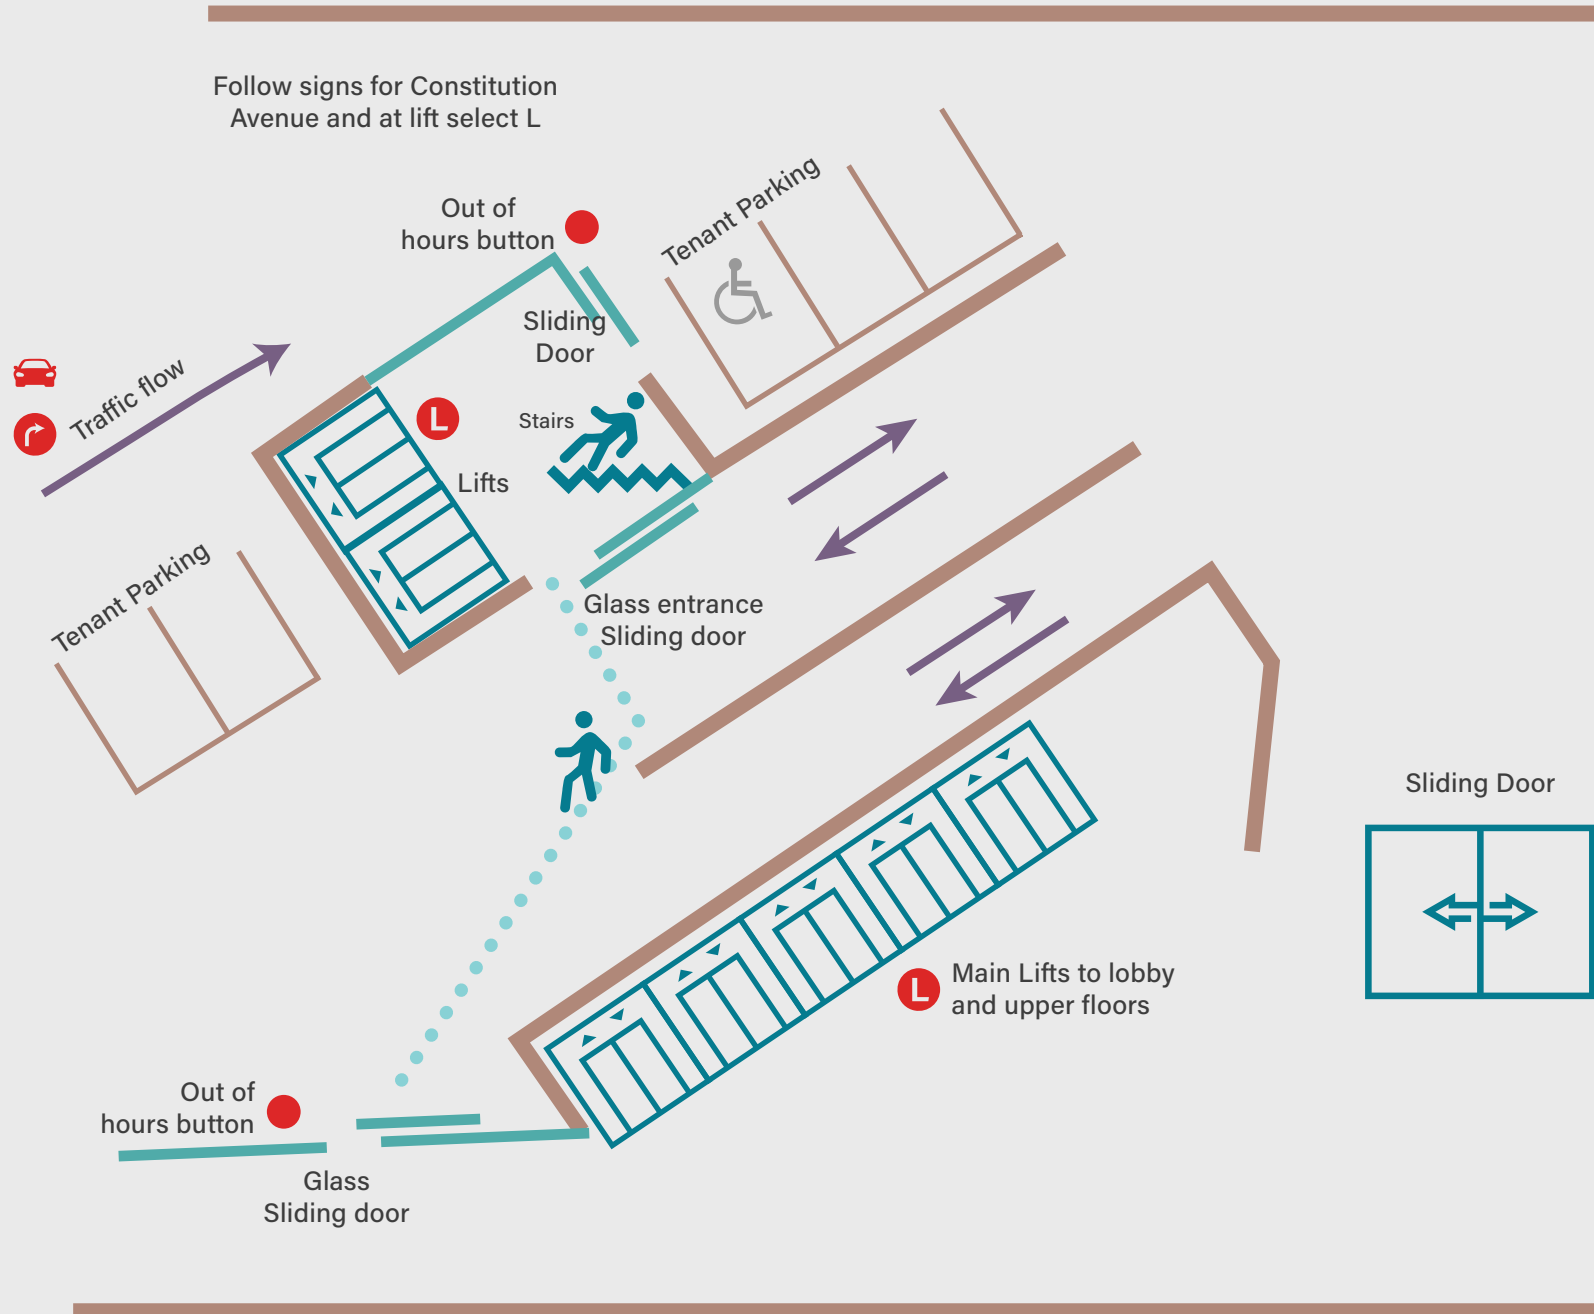

Accessible Entry – Constitution Avenue

London Circuit

Directions for Entry from Constitution Avenue

-  Main entrance via Constitution Avenue.
-  Automatic door at street level.
-  Lift well at the end of the lobby, on the right hand side, past the café and bathrooms.
-  Accessible bathroom available.
-  Side entrance available but only accessible via a set of stairs from the street to the lobby.
-  Lift buttons have braille access.
-  Lift area is narrower than the main lobby area.

Key

• • • • • Foot

Accessible Entry – Via car park – Basement

Accessible Entry - Via car park

-  Entrance to car park via Theatre Lane off Constitution Avenue. Please turn right into Car Park.
-  No attendant at boom gate, please press call button if assistance is required.
-  Entry via boom gate on B1, park on either B1 or B2.
-  When entering building through glass sliding door, follow signs for Constitution Avenue, taking the left fork.
-  Lifts will take you directly to Lobby.
-  One disabled parking bay by glass entrance on each level.

Key

• • • • • Foot

Accessible Entry – Via car park

Accessible Entry - Via car park

-  Entrance to car park via Theatre Lane off Constitution Avenue. Please turn right into Car Park.
-  No attendant at boom gate, please press call button if assistance is required.
-  Entry via boom gate on B1, park on either B1 or B2.
-  When entering building through glass sliding door, follow signs for Constitution Avenue, taking the left fork.
-  Lifts will take you directly to Lobby.
-  One disabled parking bay by glass entrance on each level.